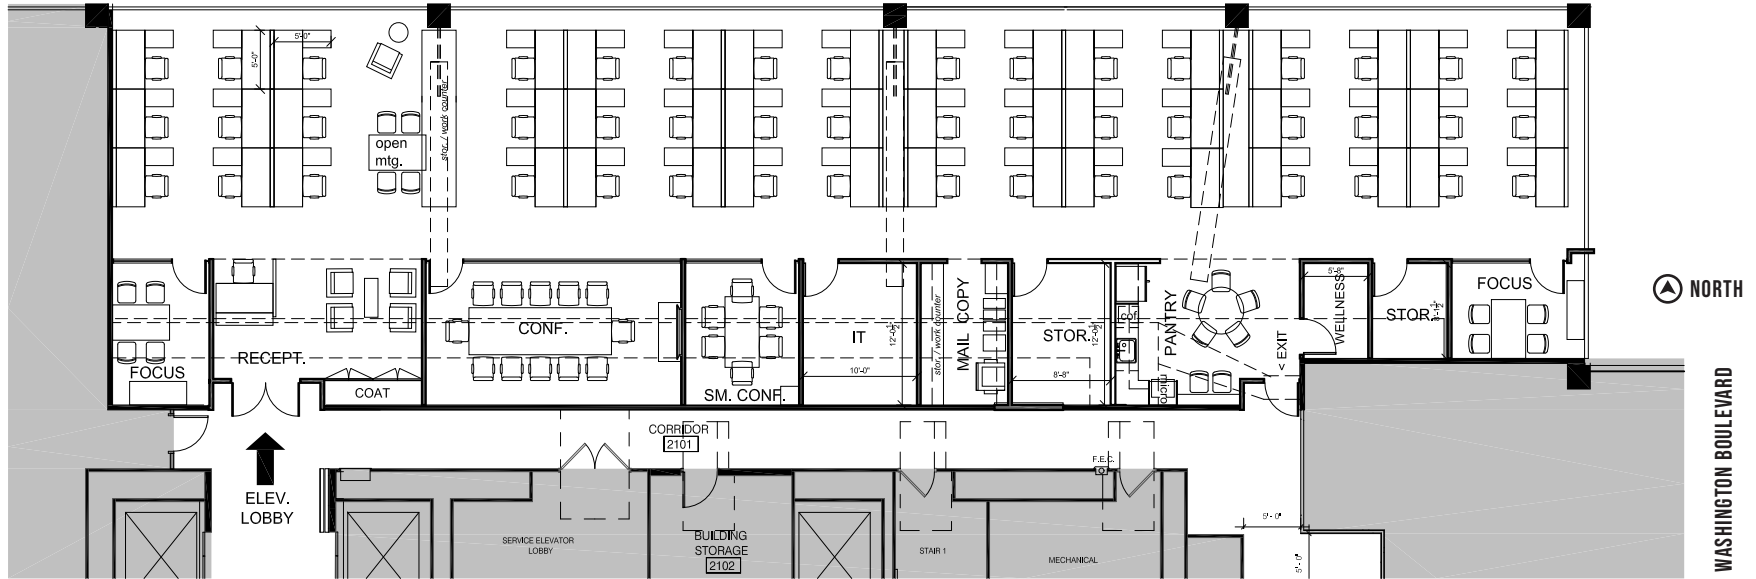

# NEWPORT TOWER

21ST FLOOR RSF - 6,978 RSF

5X5 WORKSTATIONS	48
RECEPTION (SEATS 4)	01
CONFERENCE (SEATS 12)	01
SM. CONFERENCE (SEATS 6)	01
FOCUS ROOM (SEATS 4)	02
MAIL/COPY	01
PANTRY	01
WELLNESS	01
STORAGE	02
IT	01